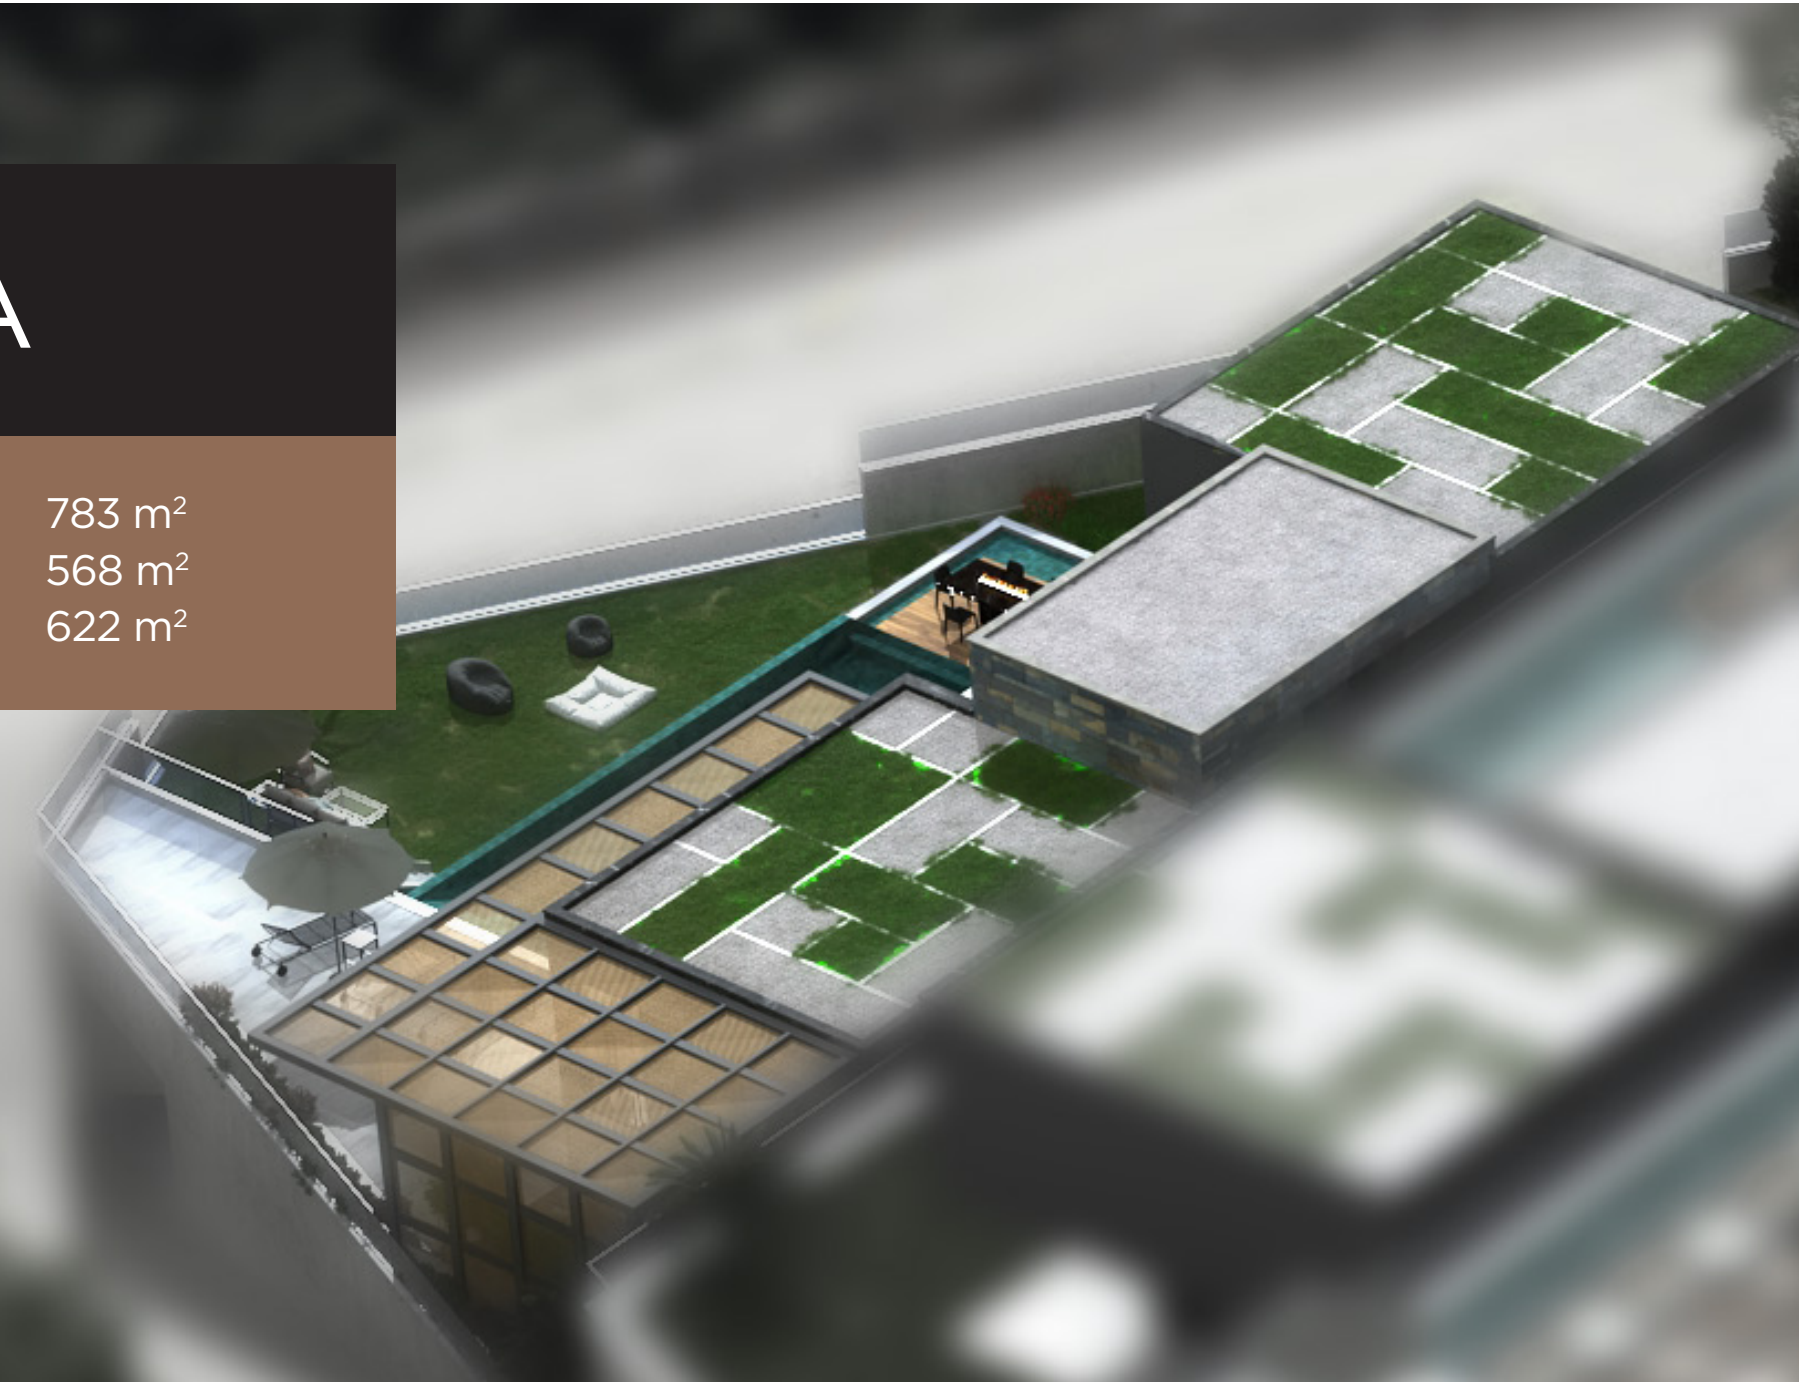

C VILLA

PROPERTY AREA 783 m²
CLOSED AREA 598 m²
GARDEN AREA 622 m²

D VILLA

PROPERTY AREA 783 m²
CLOSED AREA 573 m²
GARDEN AREA 622 m²

E VILLA

PROPERTY AREA 783 m²
CLOSED AREA 568 m²
GARDEN AREA 622 m²

OXO NEST⁴⁴