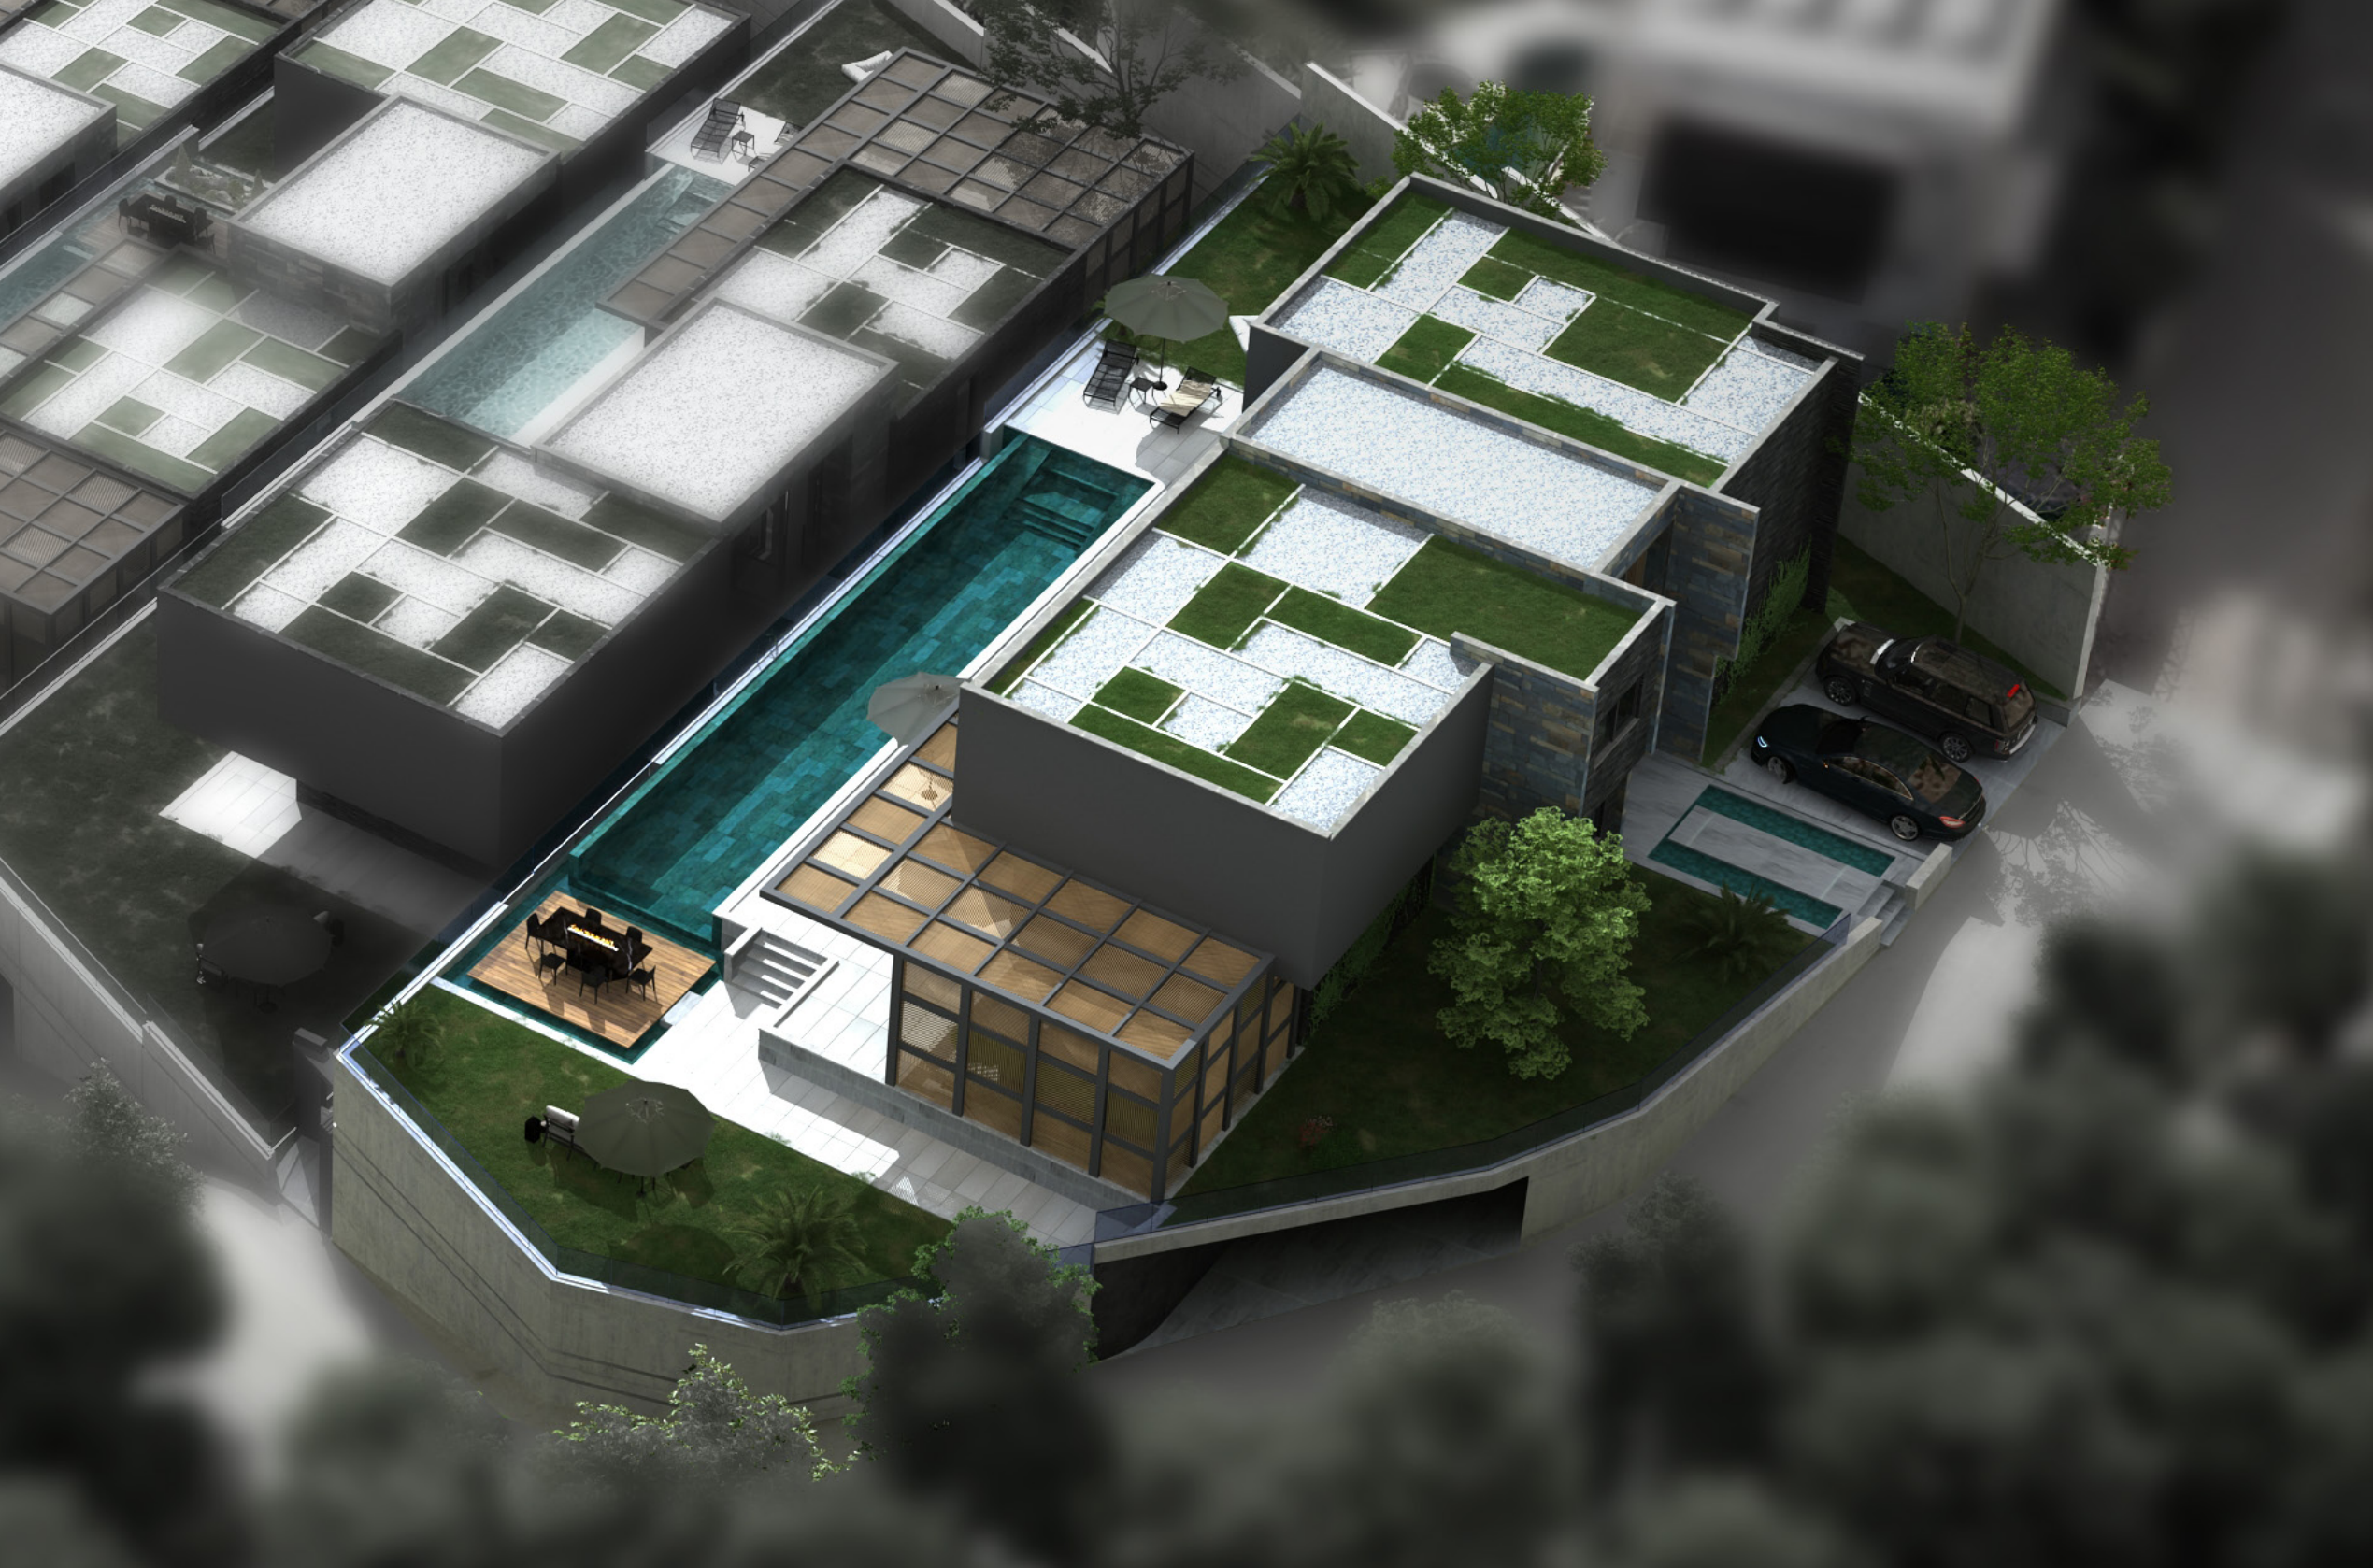

A VILLA

5+1 • 757 m²

PROPERTY AREA 947 m²

CLOSED AREA 757 m²

OUTDOOR AREA 756 m²

- 44 Meter Wide Mediterranean View
- Private Infinity Pool
- Private Open & Closed Car Parking
- High End Luxury Details
- 6 Bathrooms, 4 Dressing Rooms
- Private Security Systems