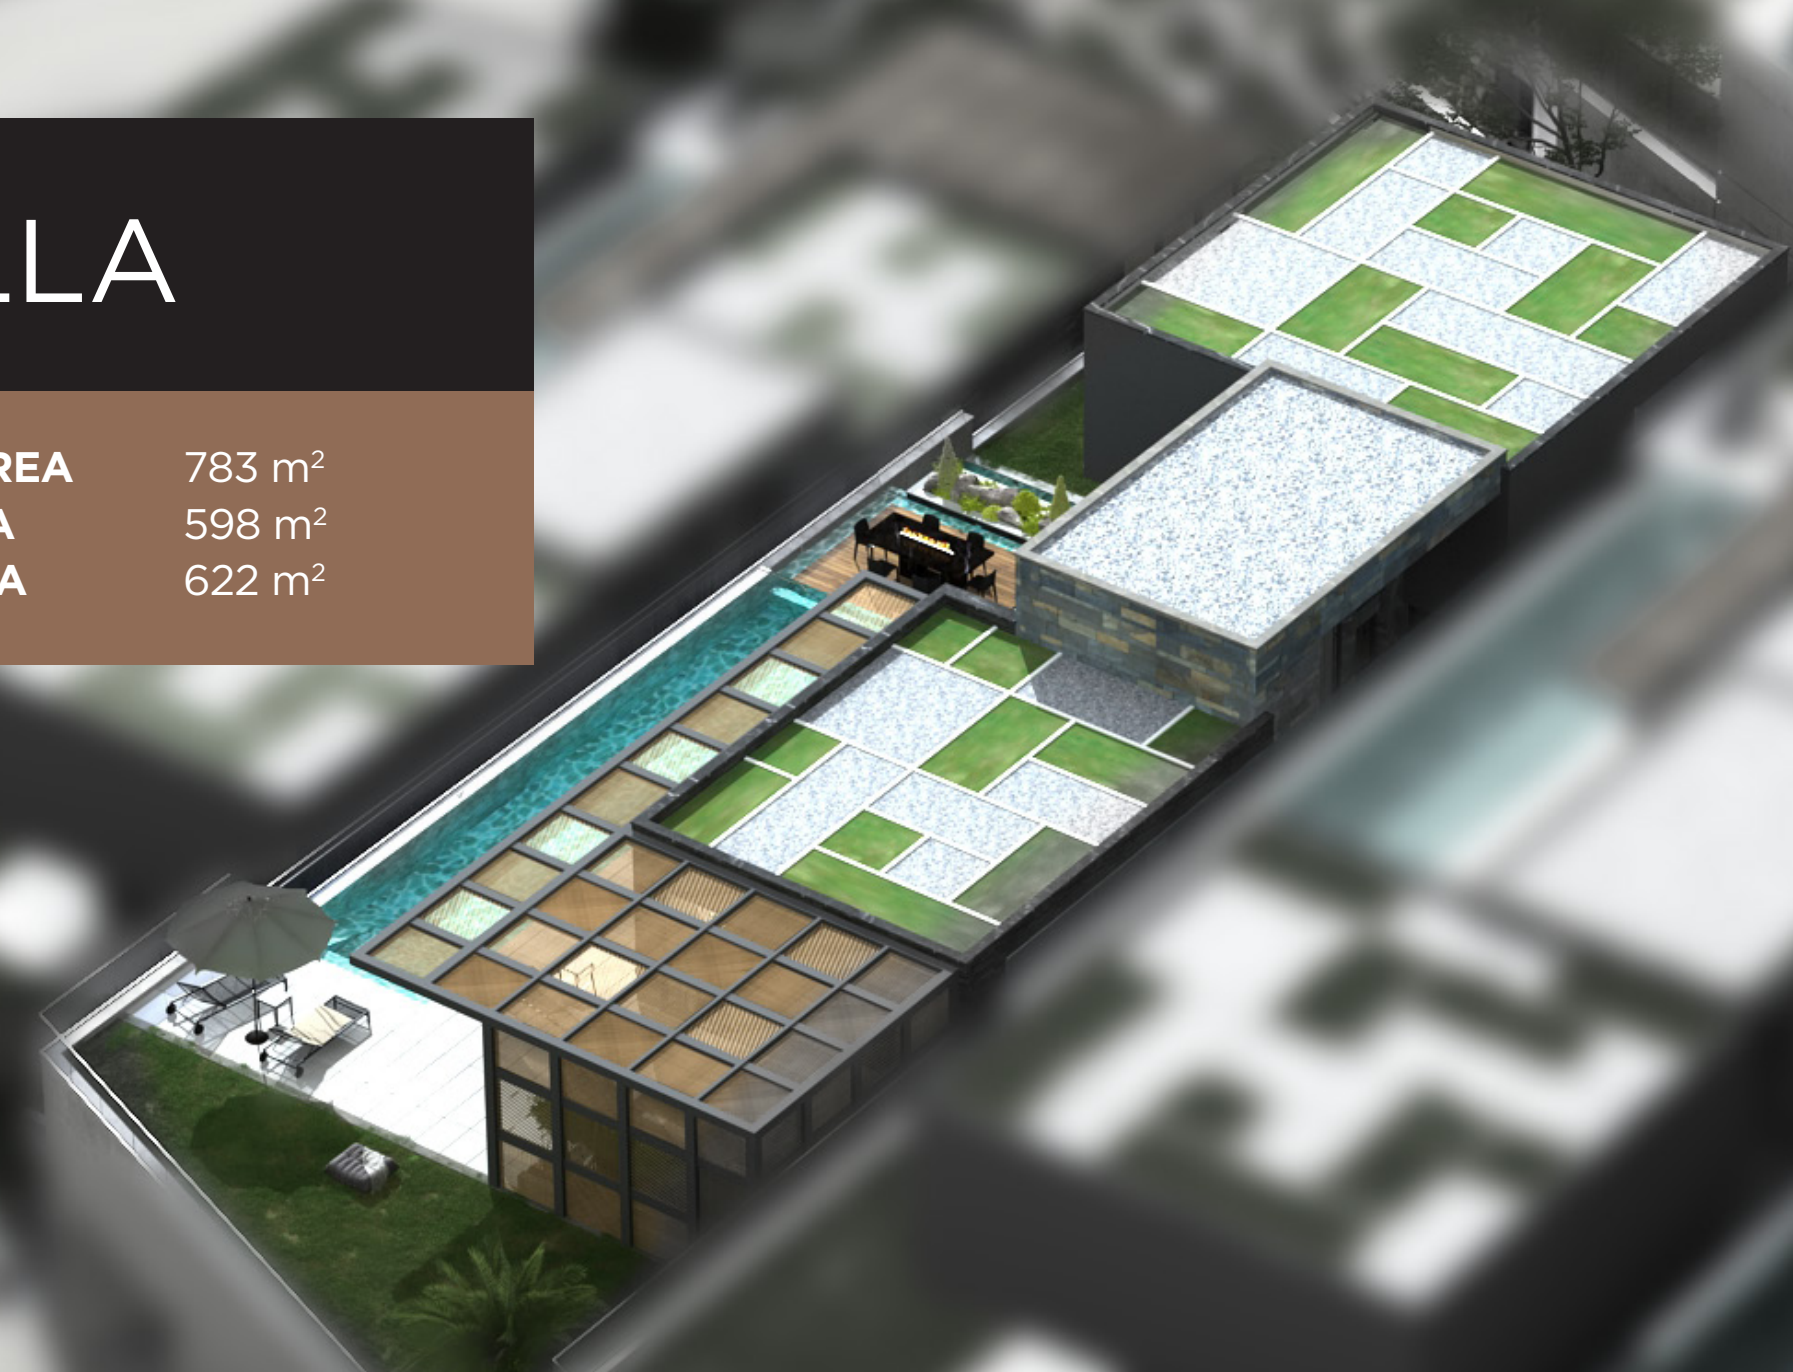

C VILLA

PROPERTY AREA 783 m²
CLOSED AREA 598 m²
GARDEN AREA 622 m²

D VILLA

PROPERTY AREA 783 m²
CLOSED AREA 573 m²
GARDEN AREA 622 m²

E VILLA

PROPERTY AREA 783 m²
CLOSED AREA 568 m²
GARDEN AREA 622 m²

OXO NEST⁴⁴