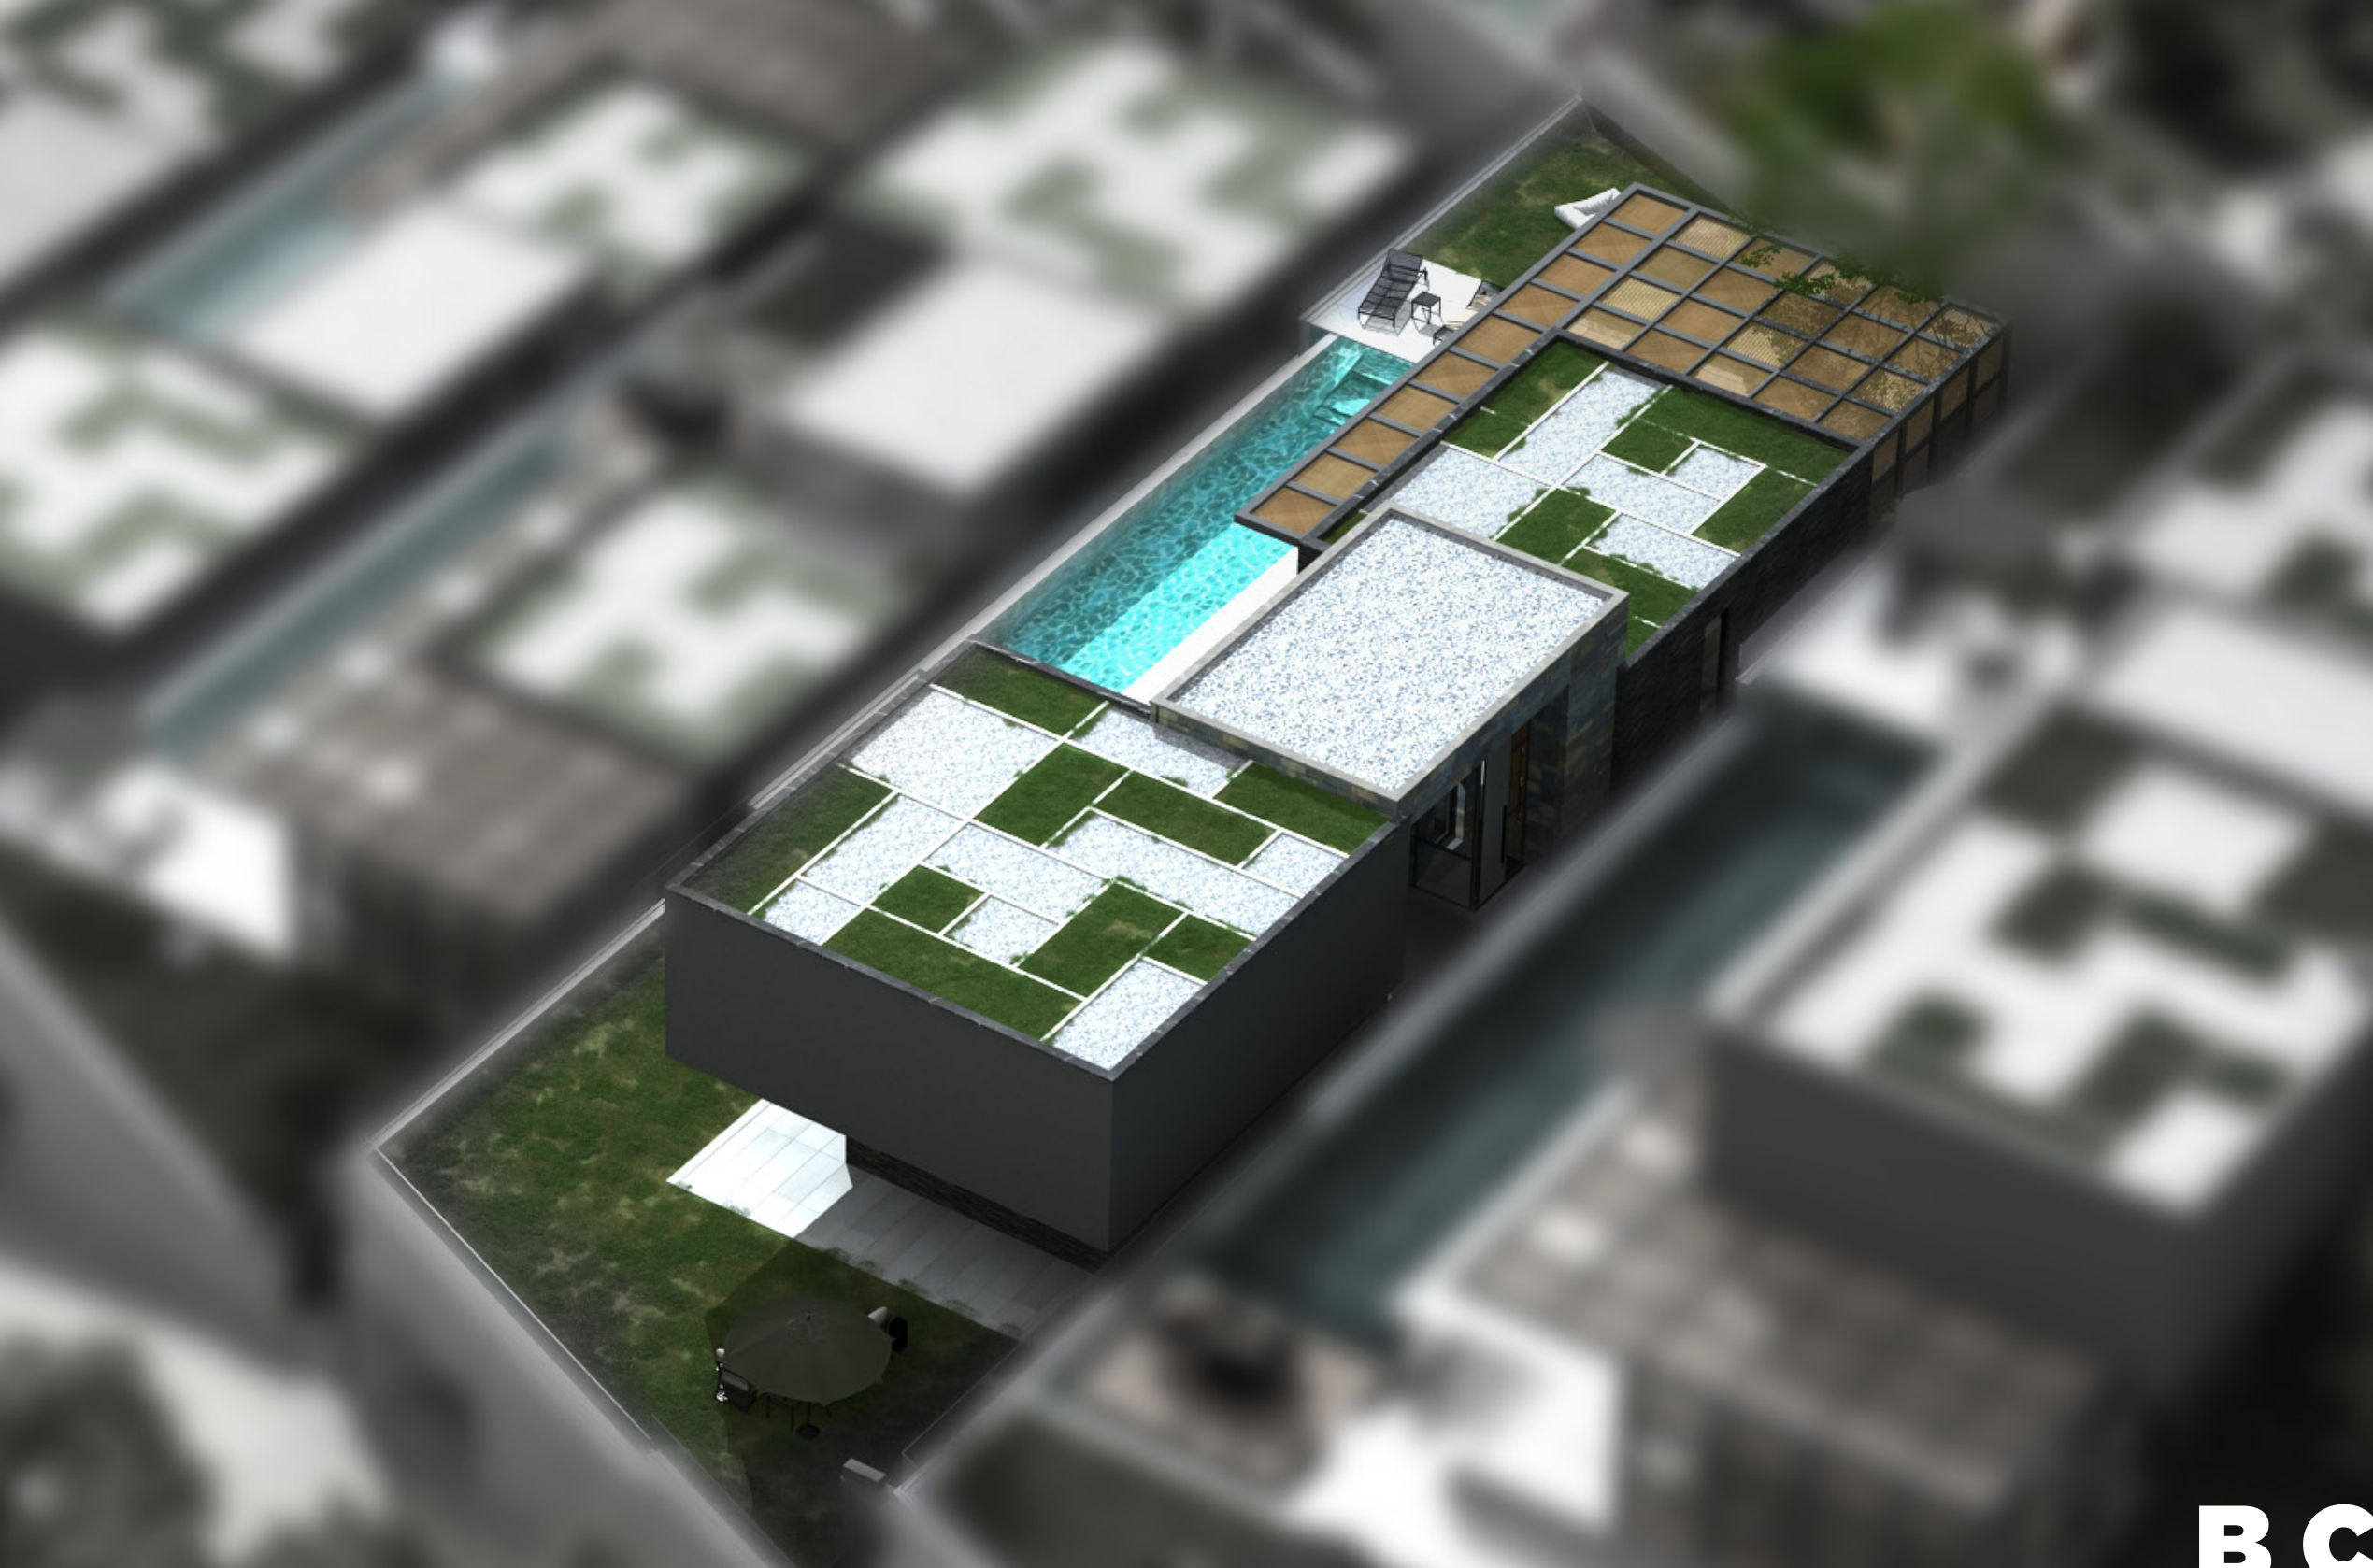

BCDE VILLAS

4+1 • 568-598 m²

PROPERTY AREAS 783-837 m²
CLOSED AREAS 568-598 m²
OUTDOOR AREAS 463-622 m²

- 44 Meter Wide Mediterranean View
- Private Infinity Pool
- Private Open & Closed Car Parking
- High End Luxury Details
- 6 Bathrooms, 3 Dressing Rooms
- Private Security Systems

OXO NEST⁴⁴