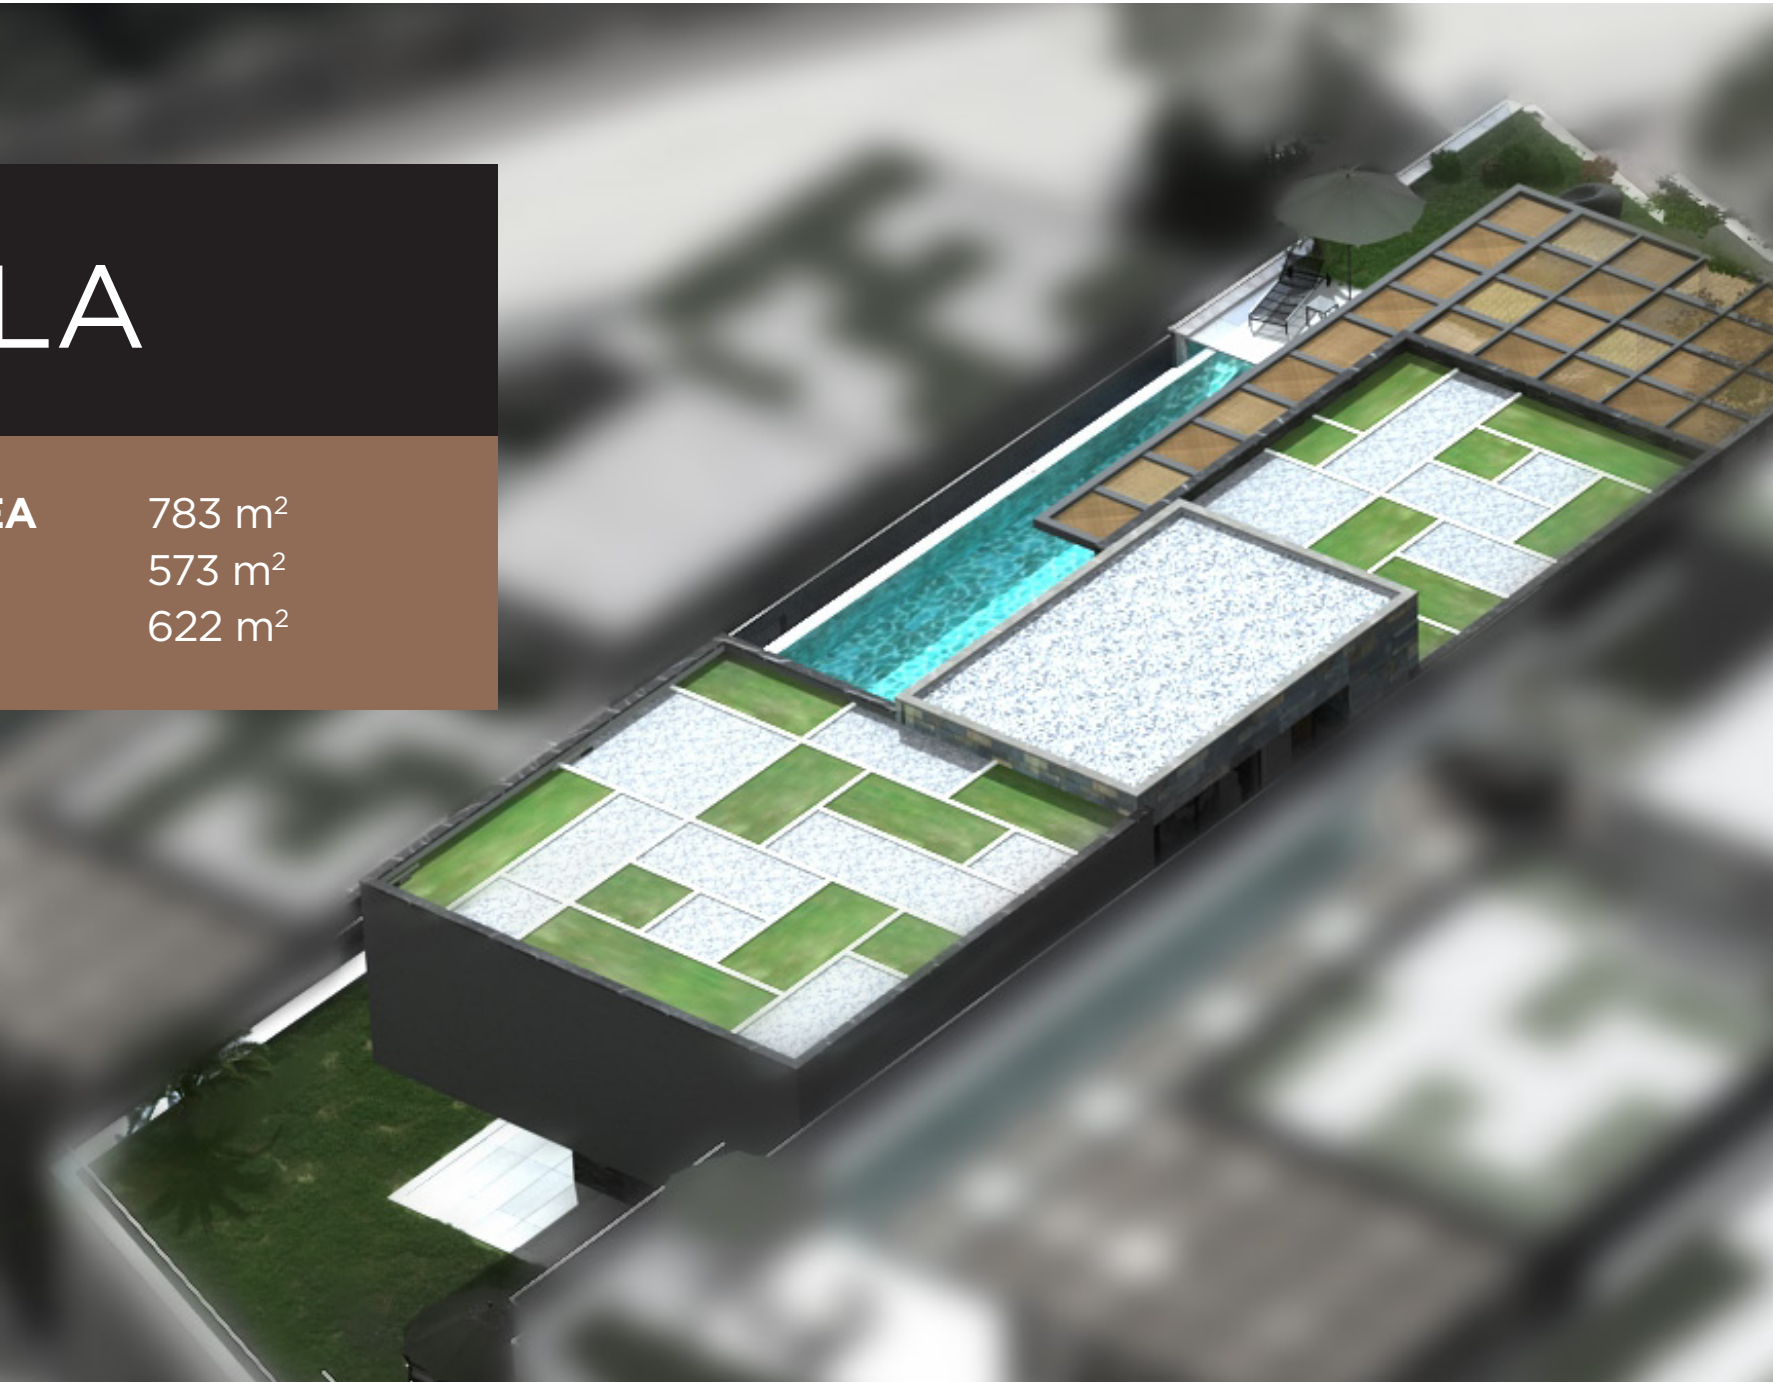

C VILLA

PROPERTY AREA 783 m²
CLOSED AREA 598 m²
GARDEN AREA 622 m²

D VILLA

PROPERTY AREA 783 m²
CLOSED AREA 573 m²
GARDEN AREA 622 m²

E VILLA

PROPERTY AREA 783 m²
CLOSED AREA 568 m²
GARDEN AREA 622 m²

OXO NEST⁴⁴