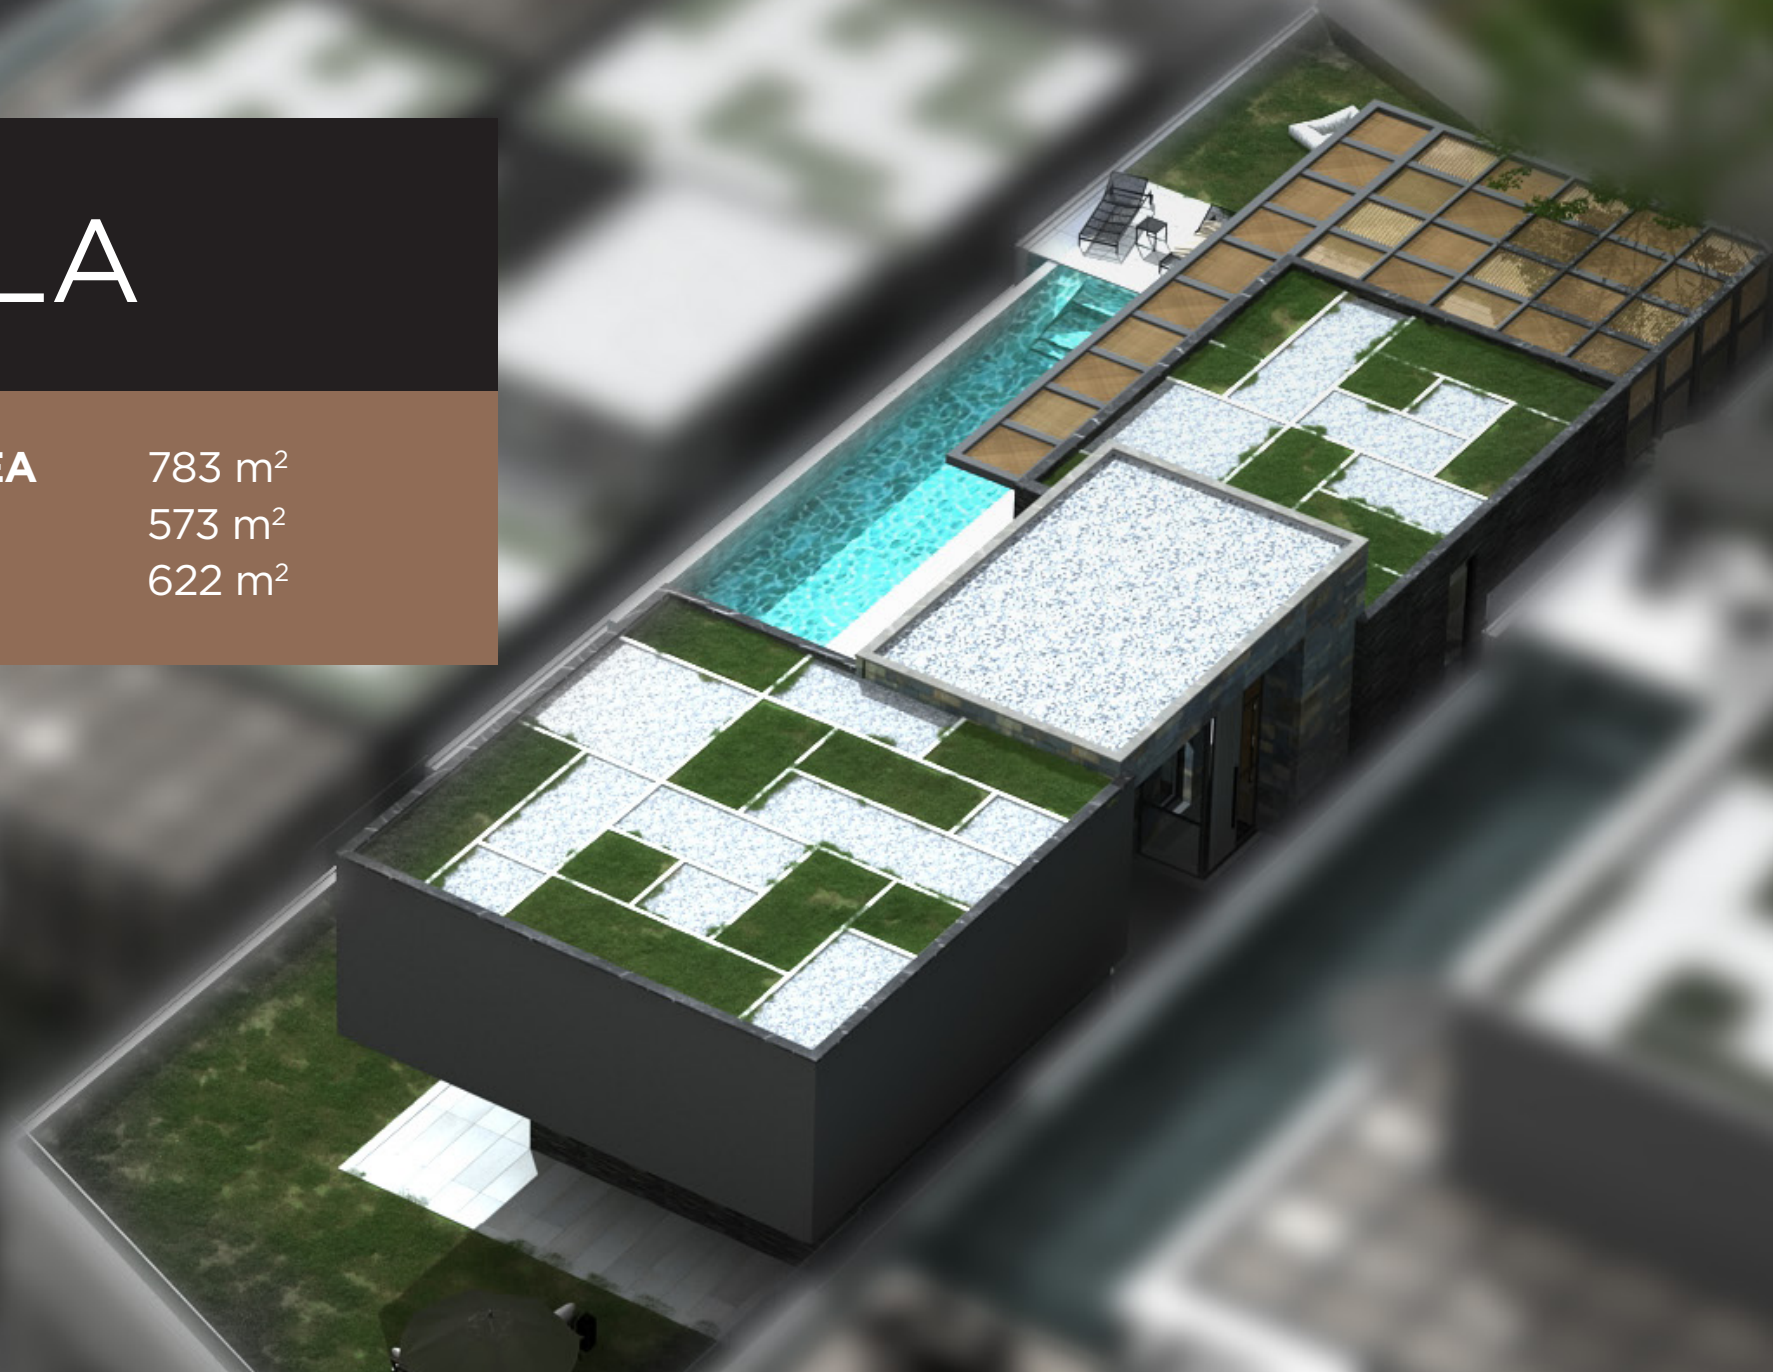

C VILLA

PROPERTY AREA 783 m²
CLOSED AREA 598 m²
GARDEN AREA 622 m²

D VILLA

PROPERTY AREA 783 m²
CLOSED AREA 573 m²
GARDEN AREA 622 m²

E VILLA

PROPERTY AREA 783 m²
CLOSED AREA 568 m²
GARDEN AREA 622 m²

OXO NEST⁴⁴