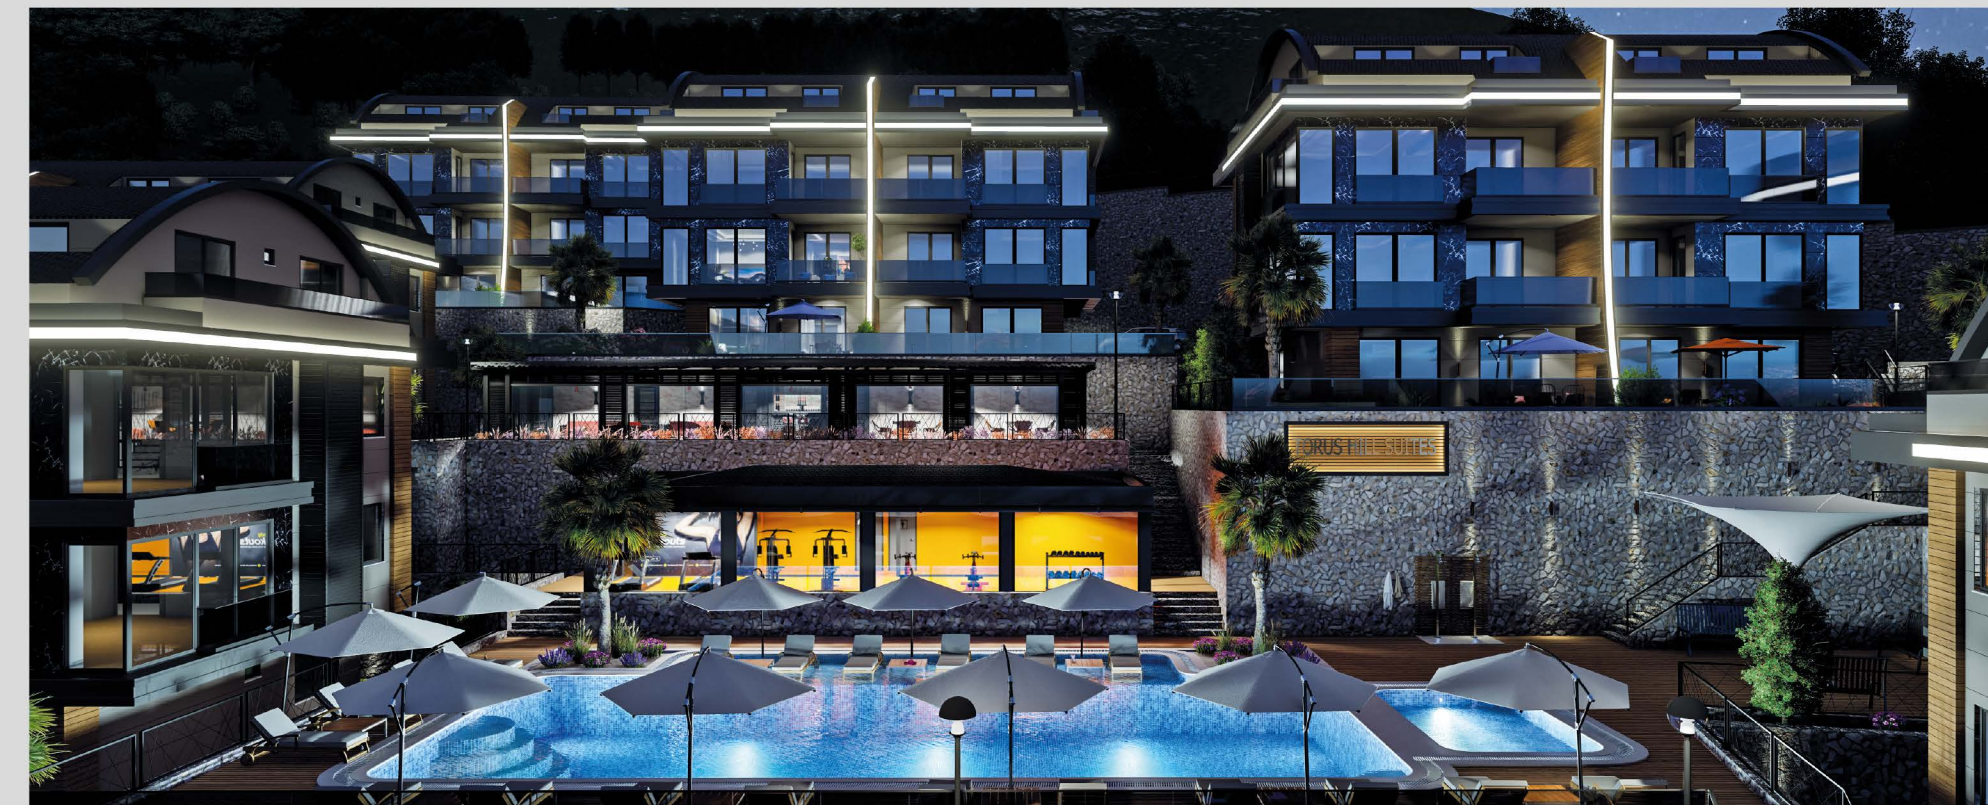

TORUS HILL SUITES
TORUS YAPI
ALANYA